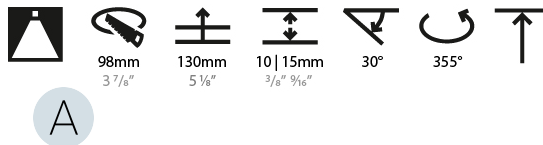

OPTICAL

Reflector: 14 / 18 / 42
Adjustability: Rotational 355°, Tilt 30°

RATINGS AND CERTIFICATIONS

Certified By: Certified for North American Standards
IP rating: IP54

BIONIQ ROUND ADJUSTABLE RECESSED

A35239-